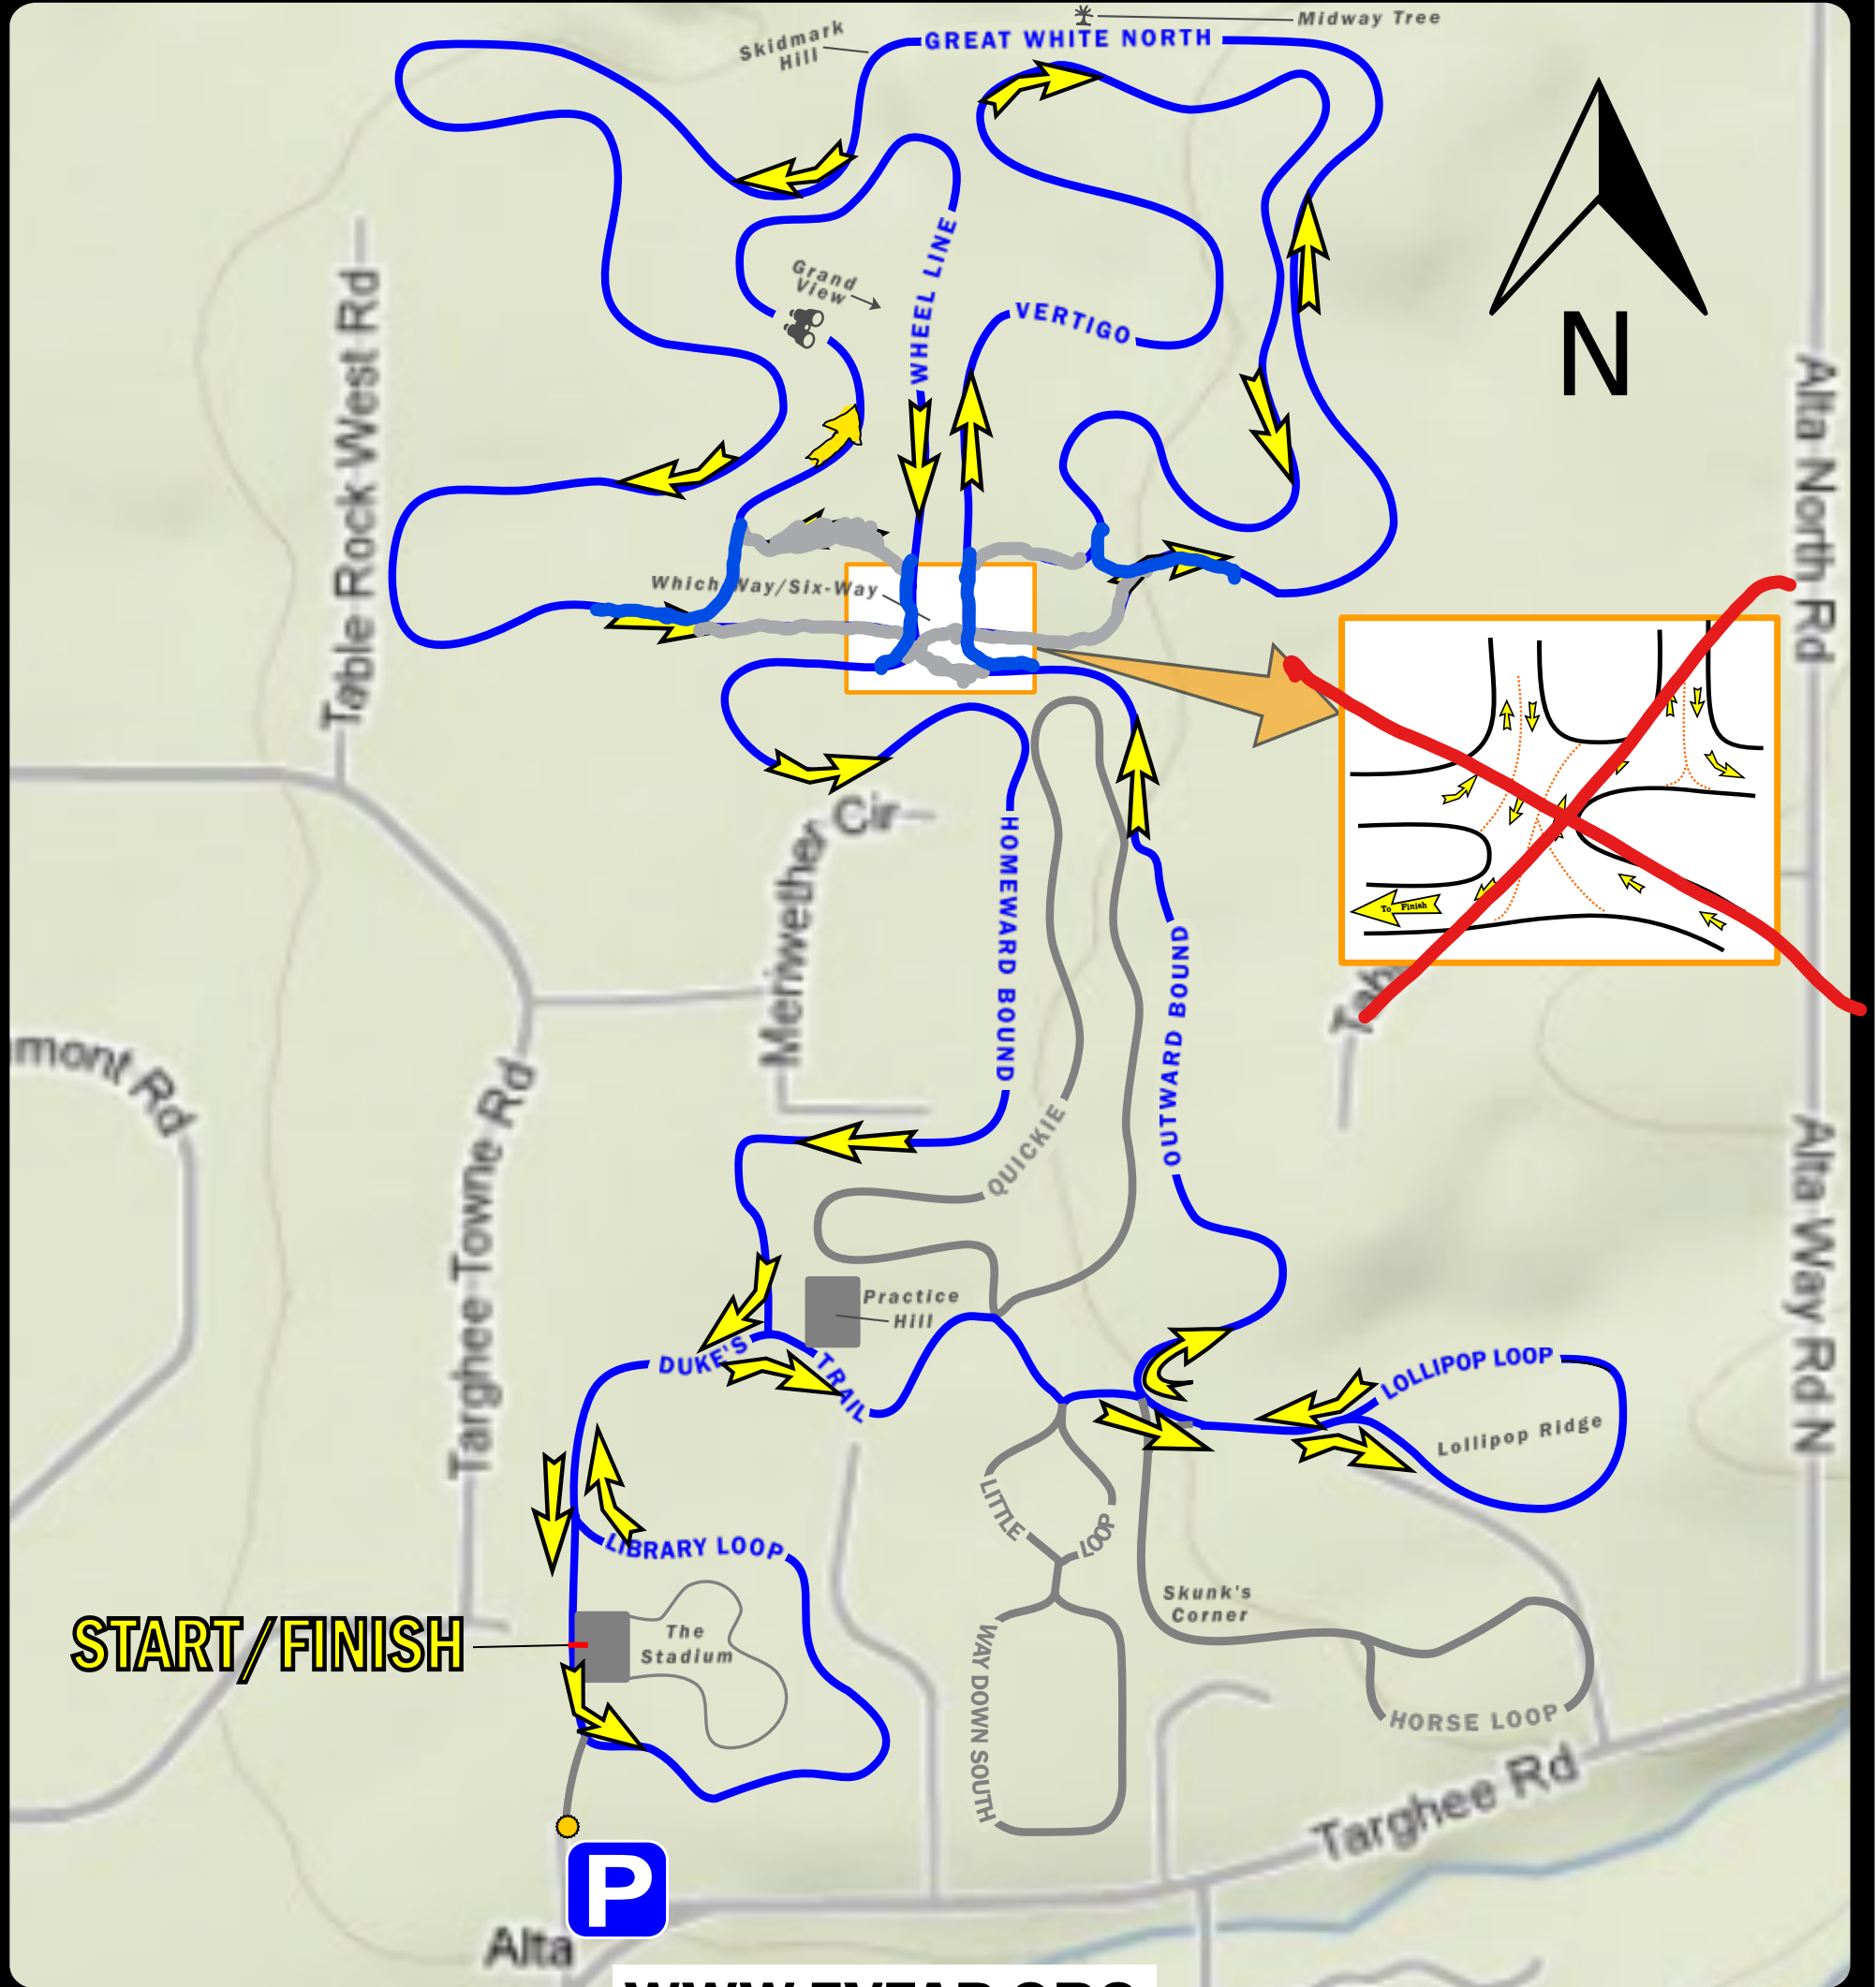

# RACE MAP

SPUD

## ALTA VISTA ~~SKIATHLON~~

[WWW.TVTAP.ORG](http://WWW.TVTAP.ORG)

1 LAP CLASSIC  
**16K**  
 1 LAP SKATE