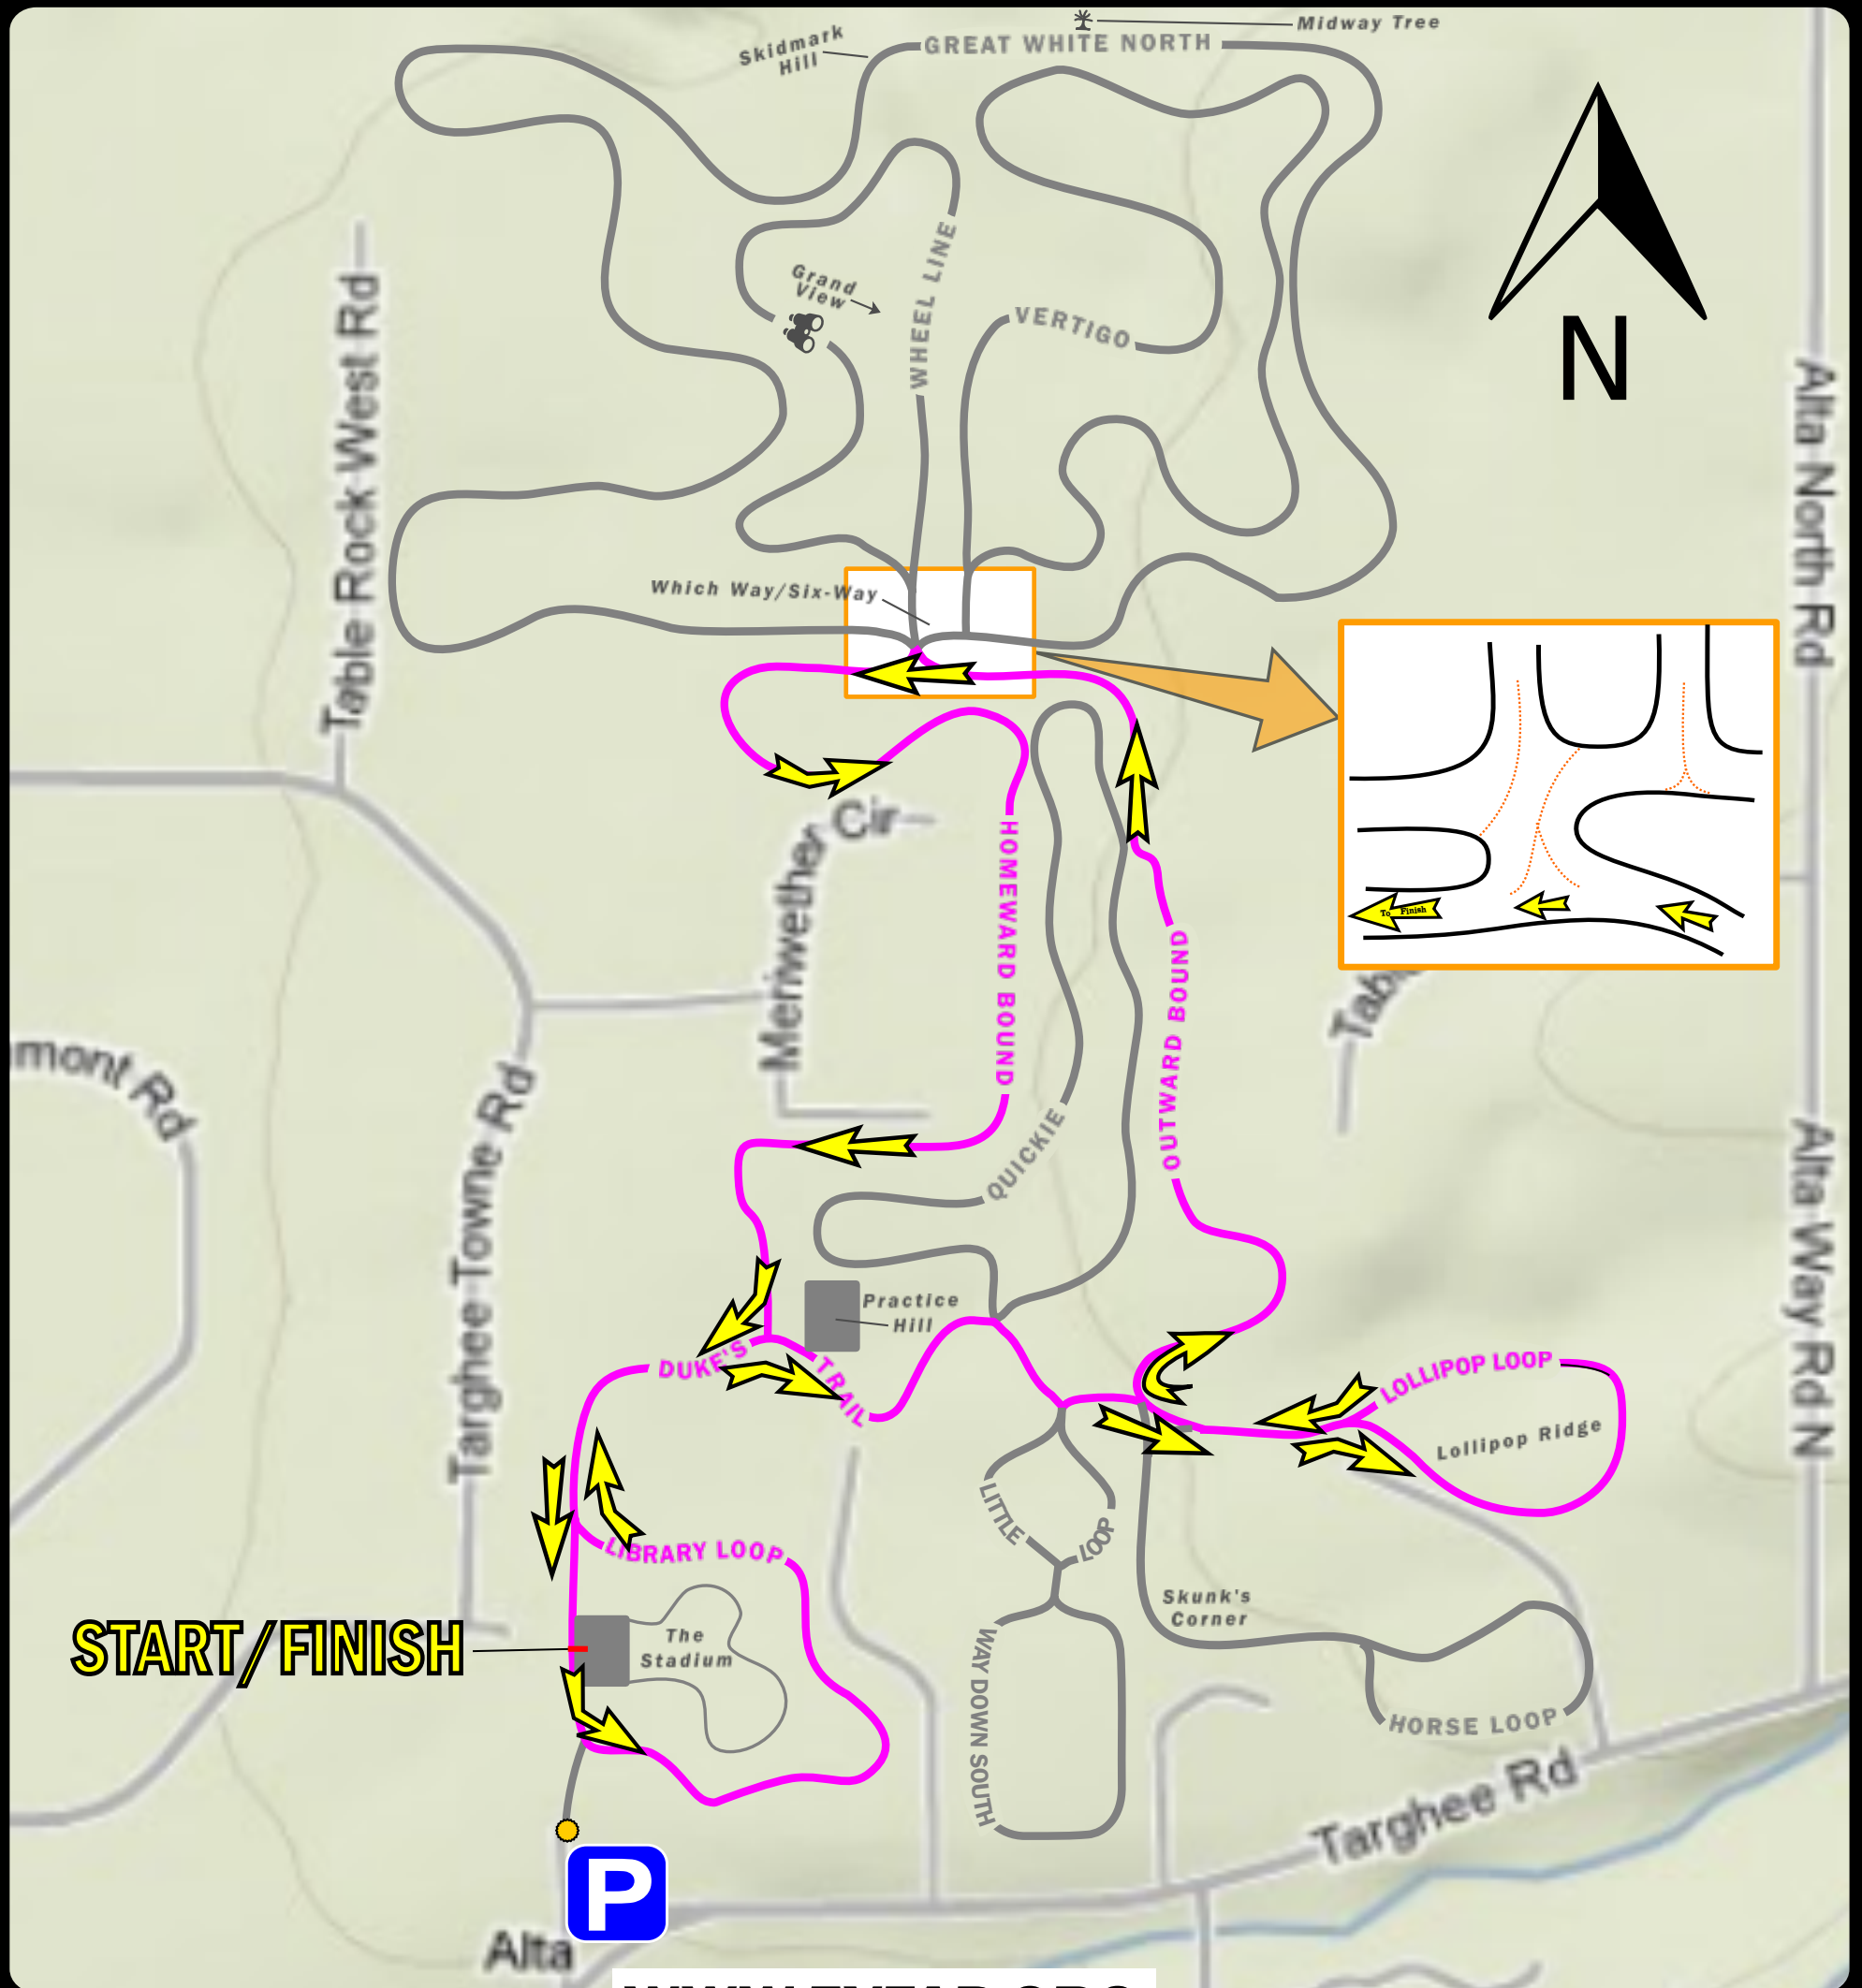

RACE MAP

SPUD

ALTA VISTA ~~SKIATHLON~~

WWW.TVTAP.ORG

7K
1 LAP CLASSIC
1 LAP SKATE